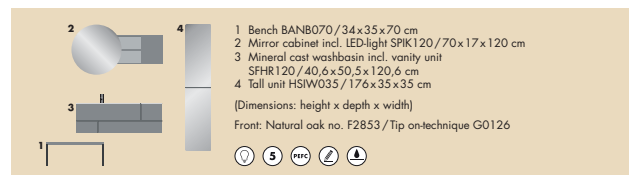

Coco achieves visual clarity with finesse with purposefully playful accents on surfaces, fronts and veneer grain. The fronts are available in high-gloss, matt or a naturally soft finish veneer. And here, the consciously contrasting arranged grain of the drawers produces a playful, charming style statement.