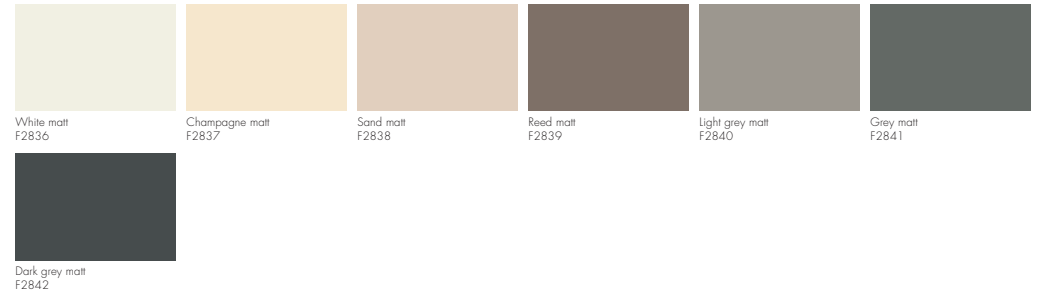

Finishes

Price group 1: Lacquered matt | Carcass exterior: lacquered

Price group 2: Lacquered high gloss | Carcass exterior: lacquered

Price group 2: Wood veneer | Carcass exterior: veneer