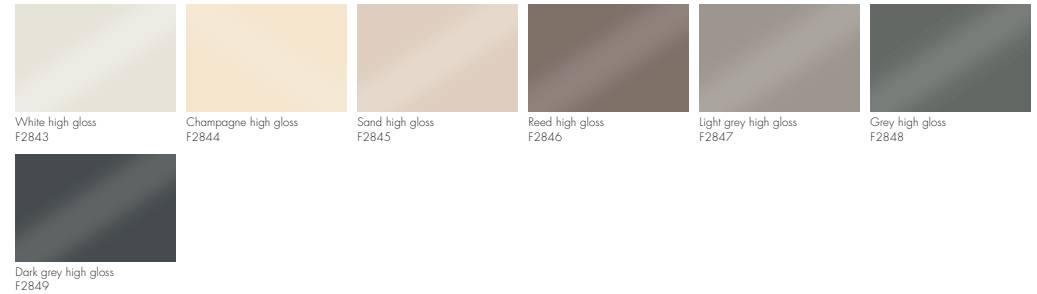

Finishes

Price group 1: Lacquered matt | Carcass exterior: lacquered

Price group 2: Lacquered high gloss | Carcass exterior: lacquered

Price group 2: Wood veneer | Carcass exterior: veneer