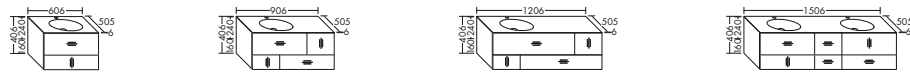

Ref.No:	SFHQ060	SFHQ090	SFHQ120	SFHQ150
PG1:	£ 1877	£ 2258	£ 2392	£ 3160
PG2:	£ 2018	£ 2404	£ 2536	£ 3308