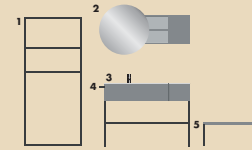

- 1 Towel rail rack HHRE001 / 180x2x80 cm
 - 2 Mirror cabinet incl. LED-light SPIK120 / 70x17x120 cm
 - 3 Mineral cast washbasin incl. vanity unit SFHQ120 / 87x50,5x120,6 cm
 - 4 Towel rail HHAG001 / 2x45x7,5 cm
 - 5 Bench BANB070 / 34x35x70 cm
- (Dimensions: height x depth x width)
 Front: Dark grey matt no. F2842 / Tip on-technique G0126

Design that equally blends aesthetics and functionality: the mirror cabinet and the bathroom basin dominate the interplay of shapes in virtuoso style. The vanity unit has a clearly accentuated basin impression and has practical storage space. Thanks to the defined lines, the bathroom basin and floor units work in perfect symmetry; strong and light at the same time.

- 1 2 3 4 5
- 1 Towel rail HHRE001 / 180x2x80 cm
 - 2 Tall unit HSIU035 / 176x35x35 cm
 - 3 Mirror incl. LED-light SHX070 / 70x4x70 cm
 - 4 Mineral cast washbasin incl. vanity unit SFHRO50 / 40,6x50,5x60,6 cm
 - 5 Towel rail HHAG001 / 2x45x7,5 cm
- [Dimensions: height x depth x width]
Front: Walnut cognac no. F2855 / Tip on-technique G0126

- 1 Tall unit HSIU035 / 176x35x35 cm
 2 Mirror incl. LED-light SIHX070 / 70x4x70 cm
 3 Mineral cast washbasin incl. vanity unit SFHQ060 / 87x50,5x60,6 cm
 4 Towel rail HtAG001 / 2x45x7,5 cm
 5 Bench BANB070 / 34x35x70 cm
 (Dimensions: height x depth x width)
 Front: White matt no. F2836 / Tip on-technique G0126