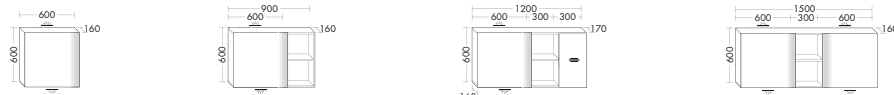

Mirror cabinets with indirect LED-illumination of wall and washbasin